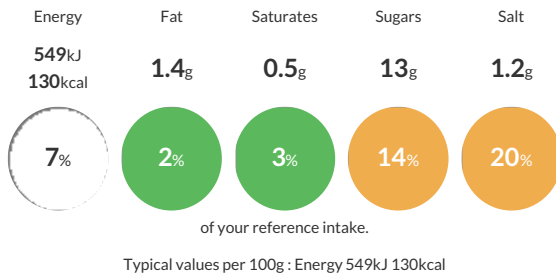

### Reference Intake

Each 100g portion contains:

### Nutritional Information

Typical Values	Per 100g
Energy	549kJ 130kCal
Carbohydrates	18g
of which sugars	13g
Fat	1.4g
of which saturates	0.5g
Fibre	2.2g
Protein	9.7g
Salt	1.2g