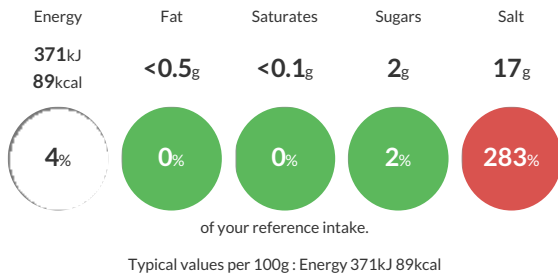

Reference Intake

Each 100g portion contains:

Nutritional Information

Typical Values	Per 100g
Energy	371kJ 89kCal
Carbohydrates	17.8g
of which sugars	2g
Fat	<0.5g
of which saturates	<0.1g
Fibre	-g
Protein	4g
Salt	17g