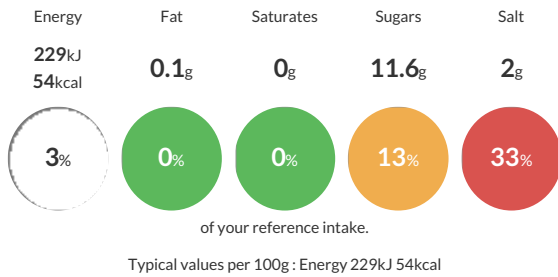

Nutritional Information

Typical Values	Per 100g
Energy	229kJ 54kCal
Carbohydrates	12.7g
of which sugars	11.6g
Fat	0.1g
of which saturates	0g
Fibre	0.9g
Protein	0.6g
Salt	2g

Allergy Information

Key: Contains May Contain