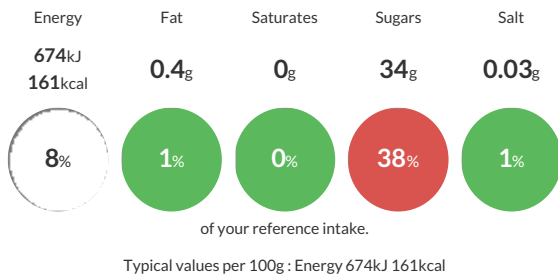

Nutritional Information

Typical Values	Per 100g
Energy	674kJ 161kCal
Carbohydrates	34g
of which sugars	34g
Fat	0.4g
of which saturates	0g
Fibre	5.7g
Protein	2.5g
Salt	0.03g

Allergy Information

Key: **Contains** **May Contain**