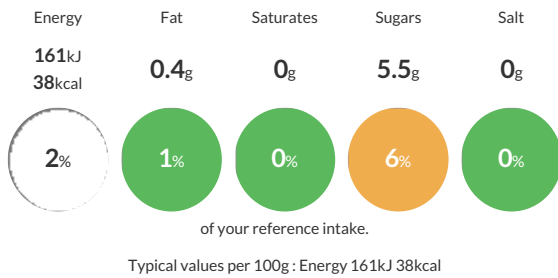

We do not accept liability for any inaccuracies or incorrect information contained on this site. Please visit <http://www.erudus.com/terms-and-conditions> for full terms and conditions.

Berry Go Round 30 x 140g

Short Product Name:

30 x 140g frozen smoothie pouches.

Traded Unit GTIN: **5060280580567** Internal GTIN: Supplier: **Love Struck** Suppliers Product Code: **5222**

Reference Intake

Each 100g portion contains:

Nutritional Information

Typical Values	Per 100g
Energy	161kJ 38kCal
Carbohydrates	5.5g
of which sugars	5.5g
Fat	0.4g
of which saturates	0g
Fibre	4.9g
Protein	0.9g
Salt	0g

Allergy Information

Key: **Contains** **May Contain**