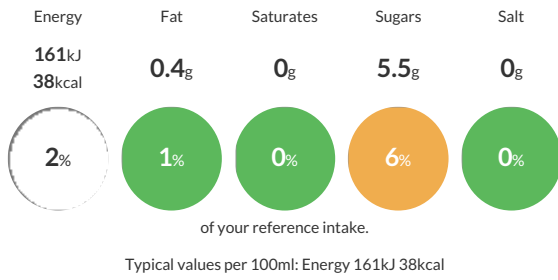

We do not accept liability for any inaccuracies or incorrect information contained on this site. Please visit <http://www.erudus.com/terms-and-conditions> for full terms and conditions.

Berry Go Round 30 x 140g

Short Product Name:
Berry Go Round

30 x 140g frozen smoothie pouches.

Traded Unit GTIN: **5060280580567** Internal GTIN: Supplier: **Love Struck** Suppliers Product Code: **5222**

Reference Intake

Each 100ml portion contains:

Nutritional Information

Typical Values	Per 100ml
Energy	161kJ 38kCal
Carbohydrates	5.5g
of which sugars	5.5g
Fat	0.4g
of which saturates	0g
Fibre	4.9g
Protein	0.9g
Salt	0g

Allergy Information

Key: **Contains** **May Contain**