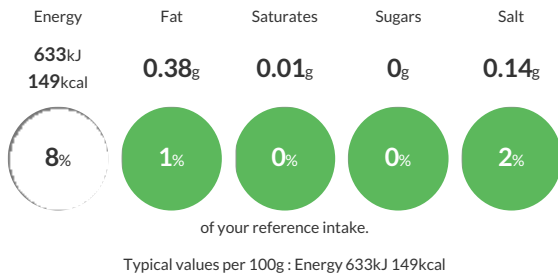

### Reference Intake

Each 100g portion contains:

### Nutritional Information

Typical Values	Per 100g
Energy	633kJ 149kCal
Carbohydrates	33.2g
of which sugars	0g
Fat	0.38g
of which saturates	0.01g
Fibre	0.67g
Protein	2.87g
Salt	0.14g