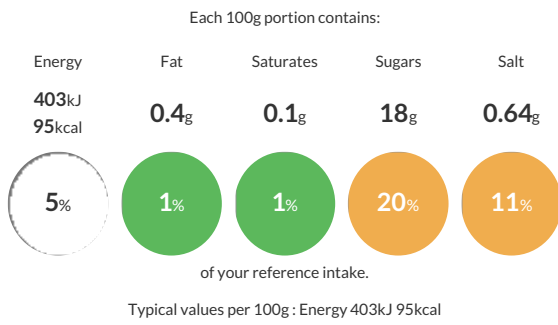

Reference Intake

Nutritional Information

Typical Values	Per 100g
Energy	403kJ 95kCal
Carbohydrates	23g
of which sugars	18g
Fat	0.4g
of which saturates	0.1g
Fibre	0.5g
Protein	0g
Salt	0.64g

Allergy Information