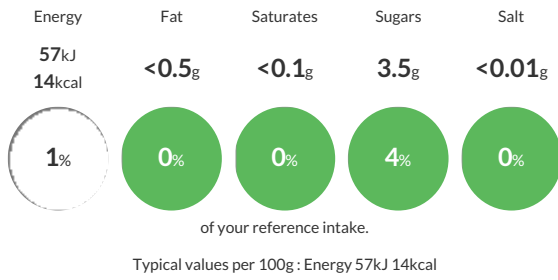

Reference Intake

Each 100g portion contains:

Nutritional Information

Typical Values	Per 100g
Energy	57kJ 14kCal
Carbohydrates	8.5g
of which sugars	3.5g
Fat	<0.5g
of which saturates	<0.1g
Fibre	<0.5g
Protein	<0.5g
Salt	<0.01g