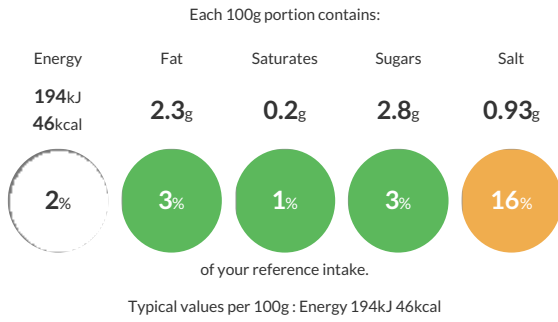

Traded Unit GTIN: 5060401691448 Internal GTIN: 5060401691370 Supplier : Bang Curry Limited Suppliers Product Code : TM500

Reference Intake

Nutritional Information

Typical Values	Per 100g
Energy	194kJ 46kCal
Carbohydrates	4.6g
of which sugars	2.8g
Fat	2.3g
of which saturates	0.2g
Fibre	-g
Protein	0.8g
Salt	0.93g