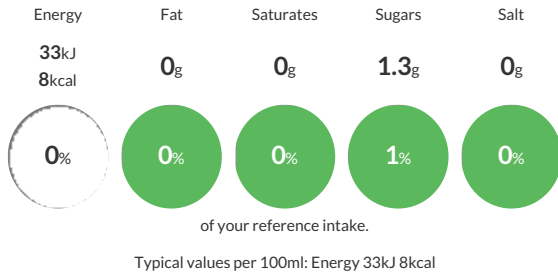

## POPPI ORANGE 330ML CAN X24

Short Product Name:

Carbonated Low Calorie Orange Flavour Soft Drink with Added Fibre, with Sugar and Sweetener

Carbonated soft drink

Traded Unit GTIN: 04062139027699 Internal GTIN: 4062139027705 Supplier: Britvic Soft Drinks Limited Suppliers Product Code: 291009

### Reference Intake

Each 100ml portion contains:

### Nutritional Information

Typical Values	Per 100ml
Energy	33kJ 8kCal
Carbohydrates	1.5g
of which sugars	1.3g
Fat	0g
of which saturates	0g
Fibre	0.9g
Protein	0g
Salt	0g