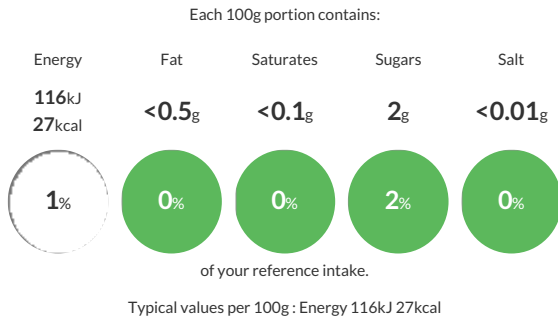

Supplier's Product Code :
Product Added :
Last Updated by Supplier :
erudus id :

VA120800
07 February 2014
02 June 2023
141a75d52345443480b921ff9a3b2266

The information on the Erudus System has been supplied by the manufacturers of the products and, whilst the owners of the Erudus System take steps to ensure the information is regularly updated, they give no warranty and no guarantee that the information is accurate. Product information and ingredients may change, please always read product labels carefully in addition to using the information provided by Erudus One.

We do not accept liability for any inaccuracies or incorrect information contained on this site. Please visit <http://www.erudus.com/terms-and-conditions> for full terms and conditions.

GOMO Lime Juice 1lt

Short Product Name:

GOMO Lime Juice made from concentrated juice

Traded Unit GTIN: 05060140282976 Internal GTIN: 5060140282952 Supplier: Bonta Italia Ltd Suppliers Product Code: VA120800

Reference Intake