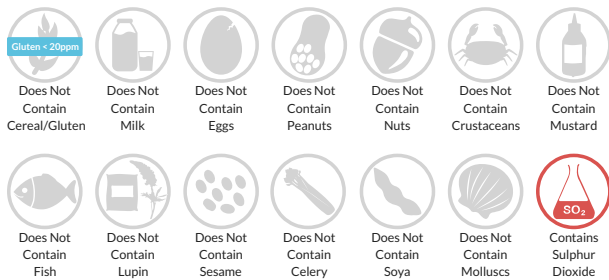

Gluten Claim

Gluten content is less than 20ppm.

Ingredients

Lime Juice, from concentrate, Preservative (Potassium Metabisulphite (SULPHITES))

Dietary Information

Key: Suitable for