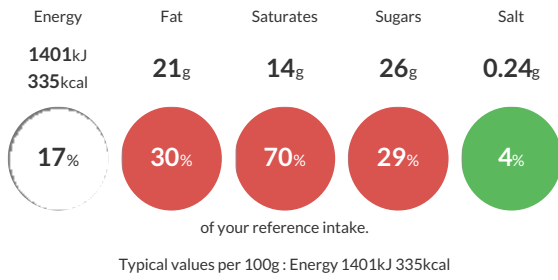

Traded Unit GTIN: 8721274812848 Internal GTIN: 8721274812831 Supplier: Magnum ICC UK Ltd Suppliers Product Code: 65445052

Reference Intake

Each 100g portion contains:

Nutritional Information

| Typical Values | Per 100g |
|--------------------|-------------------|
| Energy | 1401kJ 335kCal |
| Carbohydrates | 32g |
| of which sugars | 26g |
| Fat | 21g |
| of which saturates | 14g |
| Fibre | 0.7g |
| Protein | 4.3g |
| Salt | 0.24g |