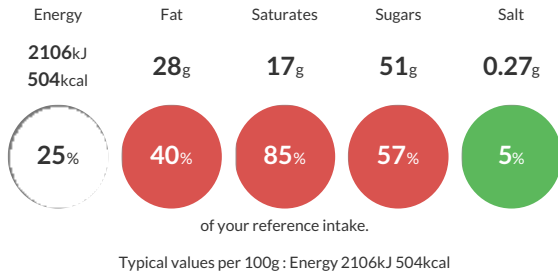

Reference Intake

Each 100g portion contains:

Nutritional Information

Typical Values	Per 100g
Energy	2106kJ 504kCal
Carbohydrates	53g
of which sugars	51g
Fat	28g
of which saturates	17g
Fibre	3.7g
Protein	8.8g
Salt	0.27g