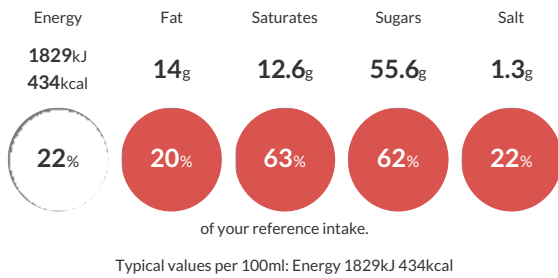

### Reference Intake

Each 100ml portion contains:

### Nutritional Information

Typical Values	Per 100ml
Energy	1829kJ 434kCal
Carbohydrates	66.4g
of which sugars	55.6g
Fat	14g
of which saturates	12.6g
Fibre	0g
Protein	10.7g
Salt	1.3g