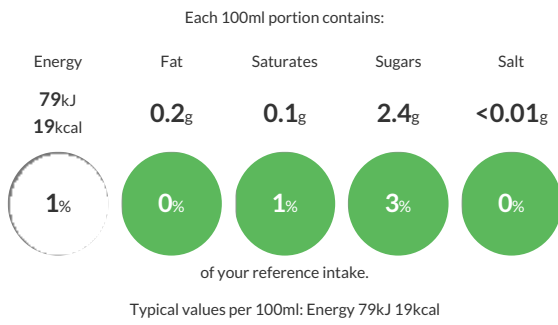

Supplier's Product Code :
Product Added :
Last Updated by Supplier :
erudus id :

LS_GG_12H
13 January 2026
26 January 2026
1f4a4d9efe9e45aaa041502696dc7573

The information on the Erudus System has been supplied by the manufacturers of the products and, whilst the owners of the Erudus System take steps to ensure the information is regularly updated, they give no warranty and no guarantee that the information is accurate. Product information and ingredients may change, please always read product labels carefully in addition to using the information provided by Erudus One.

We do not accept liability for any inaccuracies or incorrect information contained on this site. Please visit <http://www.erudus.com/terms-and-conditions> for full terms and conditions.

Hip Pop Pink Grapefruit Fizzy Drink 12 x 330ml Can

Short Product Name:
Pink Grapefruit Fizzy Drink

A bursting blend of real pink grapefruit juice, vibrant and crisp in every sip. A lightly sparkling fizz packed with 1/4 of your daily fibre and never any sweeteners or fake ingredients. It's fizzy pop that's refreshingly real.

Traded Unit GTIN: 5060512670912 Internal GTIN: 5060512670905 Supplier : Hip Pop Suppliers Product Code : LS_GG_12H

Reference Intake

Nutritional Information

Typical Values	Per 100ml
Energy	79kJ 19kCal
Carbohydrates	2.4g
of which sugars	2.4g
Fat	0.2g
of which saturates	0.1g
Fibre	2.4g
Protein	0.7g
Salt	<0.01g

Allergy Information

Key: Contains May Contain

Does Not Contain Cereal/Gluten	Does Not Contain Milk	Does Not Contain Eggs	Does Not Contain Peanuts	Does Not Contain Nuts	Does Not Contain Crustaceans	Does Not Contain Mustard
Does Not Contain Fish	Does Not Contain Lupin	Does Not Contain Sesame	Does Not Contain Celery	Does Not Contain Soya	Does Not Contain Molluscs	Does Not Contain Sulphur Dioxide

Dietary Information

Key: Suitable for

Suitable for Vegetarian	Suitable for Vegan	NO DATA for Kosher	NO DATA for Halal	NO DATA for Coeliac

Ingredients

Ingredients: Water, Chicory Root Fibre, Apple Cider Vinegar, Apple and Pink Grapefruit Juices from Concentrate, Lemon Juice, Rosehip Extract, Natural Flavourings, Living Cultures (Bacillus Coagulans)