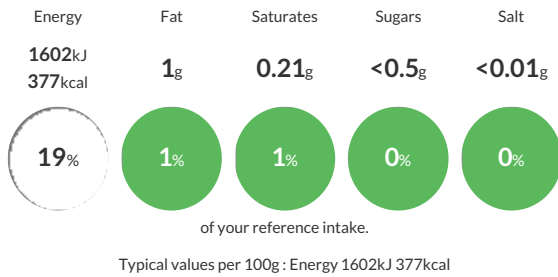

### Reference Intake

Each 100g portion contains:

### Nutritional Information

Typical Values	Per 100g
Energy	1602kJ 377kCal
Carbohydrates	85g
of which sugars	<0.5g
Fat	1g
of which saturates	0.21g
Fibre	-g
Protein	6.4g
Salt	<0.01g