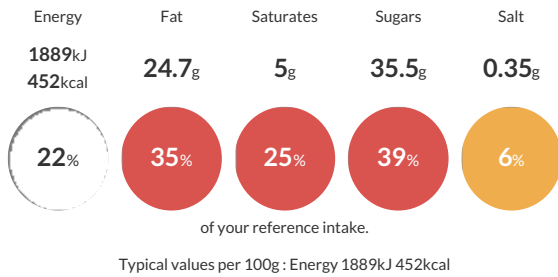

### Reference Intake

Each 100g portion contains:

### Nutritional Information

Typical Values	Per 100g
Energy	1889kJ 452kCal
Carbohydrates	51.5g
of which sugars	35.5g
Fat	24.7g
of which saturates	5g
Fibre	2.5g
Protein	4.7g
Salt	0.35g