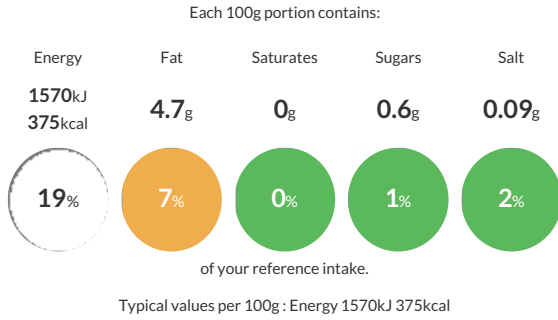

Whole dried mature kernels of Zea mays

Traded Unit GTIN: 5060103919499 Internal GTIN: 5060103919482 Supplier: Centaur Foods Ltd Suppliers Product Code: LFJ036

Reference Intake

Nutritional Information

Typical Values	Per 100g
Energy	1570kJ 375kCal
Carbohydrates	74.2g
of which sugars	0.6g
Fat	4.7g
of which saturates	0g
Fibre	7.3g
Protein	9.4g
Salt	0.09g