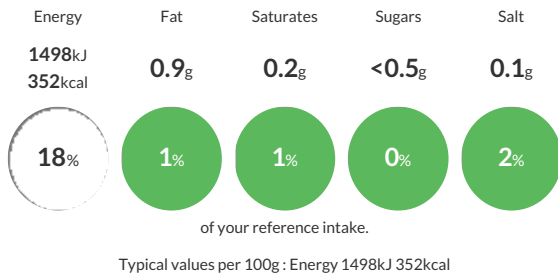

### Reference Intake

Each 100g portion contains:

### Nutritional Information

Typical Values	Per 100g
Energy	1498kJ 352kCal
Carbohydrates	85g
of which sugars	<0.5g
Fat	0.9g
of which saturates	0.2g
Fibre	<0.5g
Protein	5.6g
Salt	0.1g