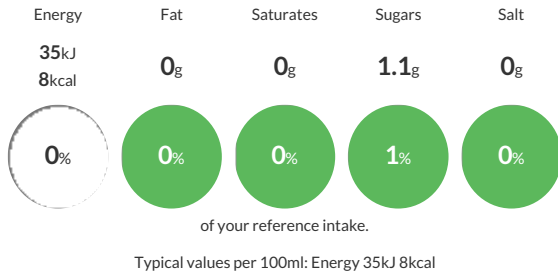

Short Product Name:

Carbonated Low Calorie Raspberry and Rose Flavour Soft Drink with Added Fibre, with Sugar and Sweetener

Carbonated soft drink

Traded Unit GTIN: 04062139027637 Internal GTIN: 4062139027644 Supplier: Britvic Soft Drinks Limited Suppliers Product Code: 291007

Reference Intake

Each 100ml portion contains:

Nutritional Information

Typical Values	Per 100ml
Energy	35kJ 8kCal
Carbohydrates	1.5g
of which sugars	1.1g
Fat	0g
of which saturates	0g
Fibre	1.1g
Protein	0g
Salt	0g