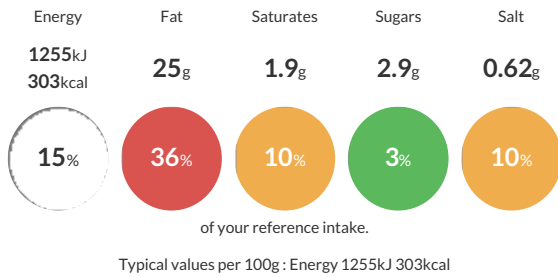

Each 100g portion contains:

Nutritional Information

Typical Values	Per 100g
Energy	1255kJ 303kCal
Carbohydrates	6.1g
of which sugars	2.9g
Fat	25g
of which saturates	1.9g
Fibre	0.5g
Protein	13g
Salt	0.62g