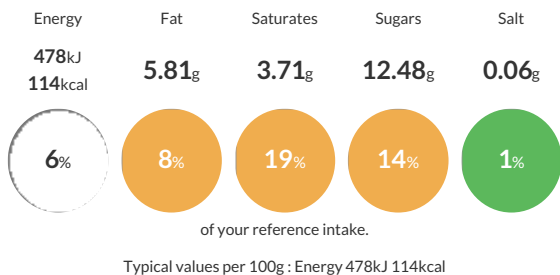

Supplier's Product Code :
Product Added :
Last Updated by Supplier :
erudus id :

CLOT4X5L
17 December 2024
17 December 2024
3e27644aa3c34e0ca049b19696069182

The information on the Erudus System has been supplied by the manufacturers of the products and, whilst the owners of the Erudus System take steps to ensure the information is regularly updated, they give no warranty and no guarantee that the information is accurate. Product information and ingredients may change, please always read product labels carefully in addition to using the information provided by Erudus One.

Clotted Cream Flavoured Ice Cream

Short Product Name:

Clotted Cream Flavoured Ice Cream

Indulge in the distinctively creamy taste of this thick, rich clotted cream flavour ice cream. Think cream teas, strawberries and decadent desserts! The luxury of long summer days you can enjoy all year round!

Traded Unit GTIN: 5060016673808 Internal GTIN: 5060016673792 Supplier: Yorvale Ltd Suppliers Product Code: CLOT4X5L

Reference Intake

Each 100g portion contains:

Nutritional Information

Typical Values	Per 100g
Energy	478kJ 114kCal
Carbohydrates	13.05g
of which sugars	12.48g
Fat	5.81g
of which saturates	3.71g
Fibre	-g
Protein	2.39g
Salt	0.06g