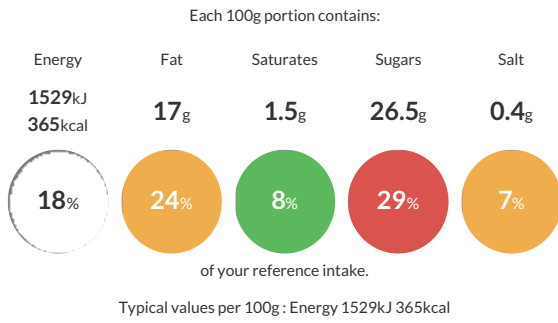

Nutritional Information

Typical Values	Per 100g
Energy	1529kJ 365kCal
Carbohydrates	48g
of which sugars	26.5g
Fat	17g
of which saturates	1.5g
Fibre	1.3g
Protein	4.3g
Salt	0.4g

Allergy Information

Key: **Contains** **May Contain**