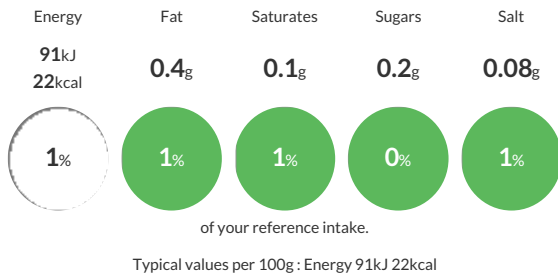

Each 100g portion contains:

Nutritional Information

Typical Values	Per 100g
Energy	91kJ 22kCal
Carbohydrates	0.7g
of which sugars	0.2g
Fat	0.4g
of which saturates	0.1g
Fibre	2.3g
Protein	2.8g
Salt	0.08g