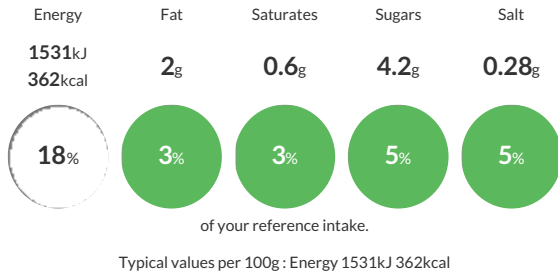

Reference Intake

Each 100g portion contains:

Nutritional Information

Typical Values	Per 100g
Energy	1531kJ 362kCal
Carbohydrates	69g
of which sugars	4.2g
Fat	2g
of which saturates	0.6g
Fibre	10g
Protein	12g
Salt	0.28g