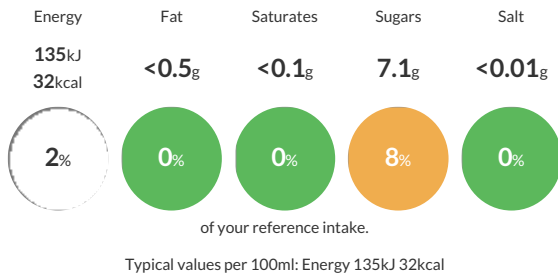

Reference Intake

Each 100ml portion contains:

Nutritional Information

Typical Values	Per 100ml
Energy	135kJ 32kCal
Carbohydrates	7.1g
of which sugars	7.1g
Fat	<0.5g
of which saturates	<0.1g
Fibre	<0.5g
Protein	<0.5g
Salt	<0.01g