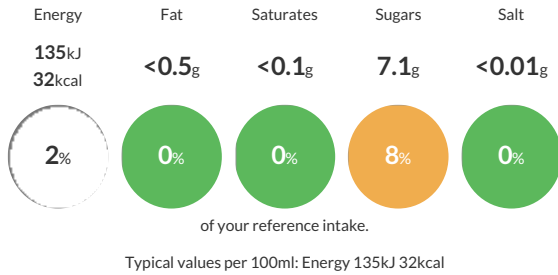

Reference Intake

Each 100ml portion contains:

Nutritional Information

Typical Values	Per 100ml
Energy	135kJ 32kCal
Carbohydrates	7.1g
of which sugars	7.1g
Fat	<0.5g
of which saturates	<0.1g
Fibre	<0.5g
Protein	<0.5g
Salt	<0.01g