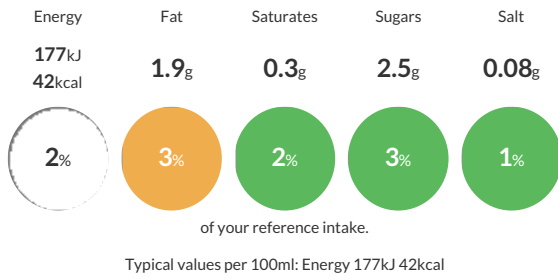

Reference Intake

Each 100ml portion contains:

Nutritional Information

Typical Values	Per 100ml
Energy	177kJ 42kCal
Carbohydrates	2.7g
of which sugars	2.5g
Fat	1.9g
of which saturates	0.3g
Fibre	0.6g
Protein	3.3g
Salt	0.08g