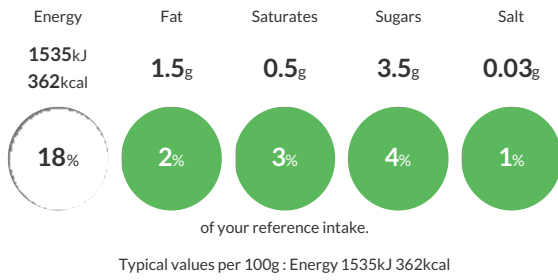

Reference Intake

Each 100g portion contains:

Nutritional Information

Typical Values	Per 100g
Energy	1535kJ 362kCal
Carbohydrates	73.6g
of which sugars	3.5g
Fat	1.5g
of which saturates	0.5g
Fibre	3g
Protein	12g
Salt	0.03g