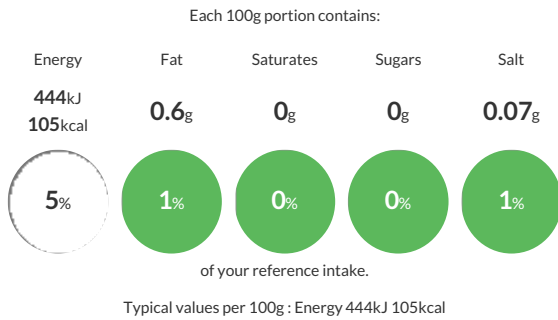

Reference Intake

Nutritional Information

| Typical Values | Per 100g |
|--------------------|------------------|
| Energy | 444kJ 105kCal |
| Carbohydrates | 15g |
| of which sugars | 0g |
| Fat | 0.6g |
| of which saturates | 0g |
| Fibre | 5.8g |
| Protein | 7.1g |
| Salt | 0.07g |