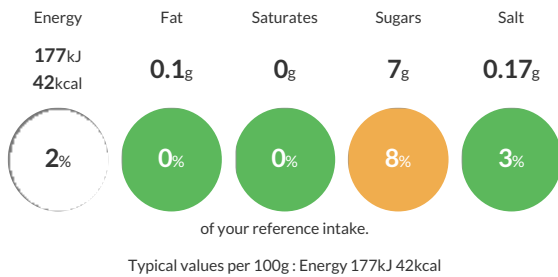

Short Product Name:
 Beetroot Cooked

Red Beetroot, peeled, vacuum packed, steam cooked and sterilised

Traded Unit GTIN: Internal GTIN: Supplier: Fresh Direct Suppliers Product Code: 312515

Reference Intake

Each 100g portion contains:

Nutritional Information

Typical Values	Per 100g
Energy	177kJ 42kCal
Carbohydrates	7.6g
of which sugars	7g
Fat	0.1g
of which saturates	0g
Fibre	1.9g
Protein	1.7g
Salt	0.17g

Allergy Information