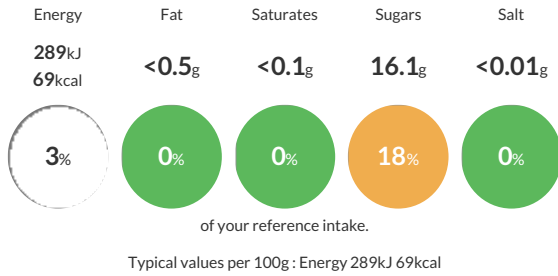

Short Product Name:

Organic Ice Lolly Cherryade

A refreshing organic ice lolly made with real whole fruit. Watch out for our new delicious flavour! Sweet cherry with a touch of tangy of lemon to make it even more refreshing. Vegan friendly and free from the main 14 allergens. Packaging is plastic free and compostable!

Traded Unit GTIN: **15081304296971** Internal GTIN: Supplier: **LICKALIX Ltd** Suppliers Product Code: **LLCA**

Reference Intake

Each 100g portion contains:

Nutritional Information

Typical Values	Per 100g
Energy	289kJ 69kCal
Carbohydrates	17.7g
of which sugars	16.1g
Fat	<0.5g
of which saturates	<0.1g
Fibre	1g
Protein	0.5g
Salt	<0.01g

Ingredients

Organic fruits (63%) (organic cherries (59%), & organic lemon juice (4%)), water, organic unrefined cane sugar.

Dietary Information

Key: **Suitable for**