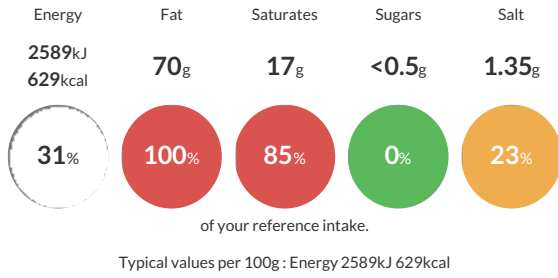

Supplier's Product Code :
Product Added :
Last Updated by Supplier :
erudus id :

67678070
15 April 2026
15 April 2026
68164aee020f4507a04349af8cc17012

The information on the Erudus System has been supplied by the manufacturers of the products and, whilst the owners of the Erudus System take steps to ensure the information is regularly updated, they give no warranty and no guarantee that the information is accurate. Product information and ingredients may change, please always read product labels carefully in addition to using the information provided by Erudus One.

We do not accept liability for any inaccuracies or incorrect information contained on this site. Please visit <http://www.erudus.com/terms-and-conditions> for full terms and conditions.

FLORA ORIGINAL 6x2Kg

Short Product Name:
70% Vegetable fat spread

70% vegetable fat spread Flora Original 2Kg

Traded Unit GTIN: 8719200008298 Internal GTIN: 8719200008236 Supplier: Flora Food Sales UK Limited Suppliers Product Code: 67678070

Reference Intake

Each 100g portion contains:

Nutritional Information

Typical Values	Per 100g
Energy	2589kJ 629kCal
Carbohydrates	<0.5g
of which sugars	<0.5g
Fat	70g
of which saturates	17g
Fibre	<0.5g
Protein	<0.5g
Salt	1.35g