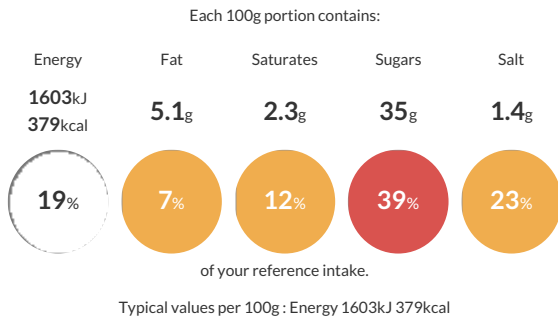

Reference Intake

Nutritional Information

Typical Values	Per 100g
Energy	1603kJ 379kCal
Carbohydrates	74g
of which sugars	35g
Fat	5.1g
of which saturates	2.3g
Fibre	4.3g
Protein	9.1g
Salt	1.4g

Allergy Information