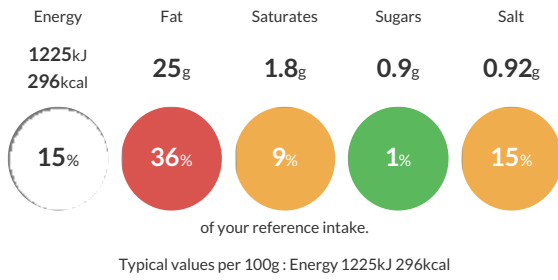

Each 100g portion contains:

Nutritional Information

Typical Values	Per 100g
Energy	1225kJ 296kCal
Carbohydrates	2.6g
of which sugars	0.9g
Fat	25g
of which saturates	1.8g
Fibre	0g
Protein	15g
Salt	0.92g

Allergy Information