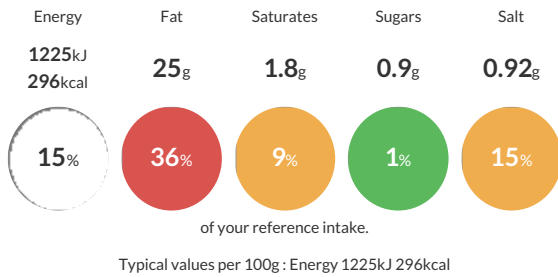

Each 100g portion contains:

Nutritional Information

Typical Values	Per 100g
Energy	1225kJ 296kCal
Carbohydrates	2.6g
of which sugars	0.9g
Fat	25g
of which saturates	1.8g
Fibre	0g
Protein	15g
Salt	0.92g

Allergy Information