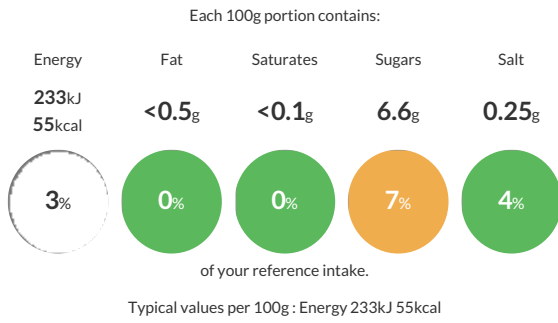

Supplier's Product Code :
Product Added :
Last Updated by Supplier :
erudus id :

YOMU71759
21 October 2025
21 October 2025
70aea70298fc40048bdb25cfe3d0dfa3

The information on the **Erudus System** has been supplied by the manufacturers of the products and, whilst the owners of the Erudus System take steps to ensure the information is regularly updated, they give no warranty and no guarantee that the information is accurate. Product information and ingredients may change, please always read product labels carefully in addition to using the information provided by Erudus One.

We do not accept liability for any inaccuracies or incorrect information contained on this site. Please visit <http://www.erudus.com/terms-and-conditions> for full terms and conditions.

Mullerlight Mixed Case B - Mullerlight Smooth Strawberry

Short Product Name:
MULLER LIGHT MIX B

A mixture of smooth strawberry and toffee fat free yogurts with sweetener.

Traded Unit GTIN: ☐ Internal GTIN: ☐ Supplier: **Central Supplies Ltd** Suppliers Product Code: **YOMU71759**

Reference Intake

Nutritional Information

Typical Values	Per 100g
Energy	233kJ 55kCal
Carbohydrates	7.4g
of which sugars	6.6g
Fat	<0.5g
of which saturates	<0.1g
Fibre	-g
Protein	5.4g
Salt	0.25g

Allergy Information

Key: **Contains** **May Contain**

Does Not Contain Cereal/Gluten	Contains Milk	Does Not Contain Eggs	Does Not Contain Peanuts	Does Not Contain Nuts	Does Not Contain Crustaceans	Does Not Contain Mustard
Does Not Contain Fish	Does Not Contain Lupin	Does Not Contain Sesame	Does Not Contain Celery	Does Not Contain Soya	Does Not Contain Molluscs	Does Not Contain Sulphur Dioxide

Dietary Information

Key: **Suitable for**

Suitable for Vegetarian	NO DATA for Vegan	May not be suitable for Kosher	May not be suitable for Halal	NO DATA for Coeliac

Ingredients

Yogurt (MILK), Water, Strawberry Puree (5%), Modified Maize Starch, Flavourings, Colouring Food: Beetroot Juice Concentrate; Acidity Regulator: Sodium Citrates; Sweetener: Aspartame; Stabilisers: Pectins; Vitamin B6, Vitamin D.