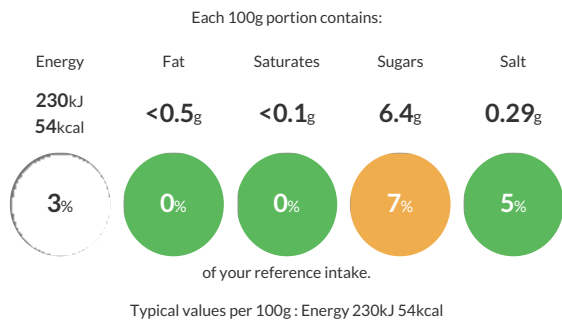

Mullerlight Mixed Case B - Mullerlight Smooth Toffee

Short Product Name:
MULLER LIGHT MIX B

A mixture of smooth strawberry and toffee fat free yogurts with sweetener.

Traded Unit GTIN: - Internal GTIN: Supplier: Central Supplies Ltd Suppliers Product Code: YOMU71759

Reference Intake

Nutritional Information

Typical Values	Per 100g
Energy	230kJ 54kCal
Carbohydrates	7.2g
of which sugars	6.4g
Fat	<0.5g
of which saturates	<0.1g
Fibre	-g
Protein	5.4g
Salt	0.29g

Allergy Information

Key: Contains May Contain

Does Not Contain Cereal/Gluten	Contains Milk	Does Not Contain Eggs	Does Not Contain Peanuts	Does Not Contain Nuts	Does Not Contain Crustaceans	Does Not Contain Mustard
Does Not Contain Fish	Does Not Contain Lupin	Does Not Contain Sesame	Does Not Contain Celery	Does Not Contain Soya	Does Not Contain Molluscs	Does Not Contain Sulphur Dioxide

Dietary Information

Key: Suitable for

Suitable for Vegetarian	NO DATA for Vegan	May not be suitable for Kosher	May not be suitable for Halal	NO DATA for Coeliac

Ingredients

Yogurt (MILK), Water, Modified Maize Starch, Colour: Plain Caramel; Stabilisers: Pectins; Flavourings, Salt, Sweeteners: Aspartame, Acesulfame K; Acidity Regulator: Citric Acid; Vitamin B6, Vitamin D.