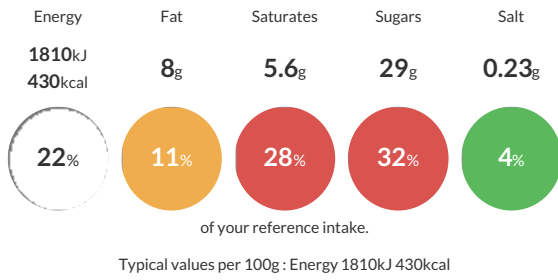

### Reference Intake

Each 100g portion contains:

### Nutritional Information

Typical Values	Per 100g
Energy	1810kJ 430kCal
Carbohydrates	80g
of which sugars	29g
Fat	8g
of which saturates	5.6g
Fibre	2.5g
Protein	7.5g
Salt	0.23g