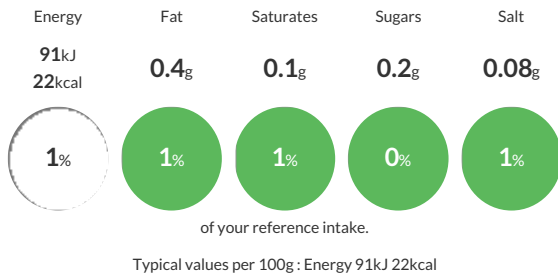

Nutritional Information

Typical Values	Per 100g
Energy	91kJ 22kCal
Carbohydrates	0.6g
of which sugars	0.2g
Fat	0.4g
of which saturates	0.1g
Fibre	2.3g
Protein	2.8g
Salt	0.08g

Allergy Information

Key: Contains May Contain