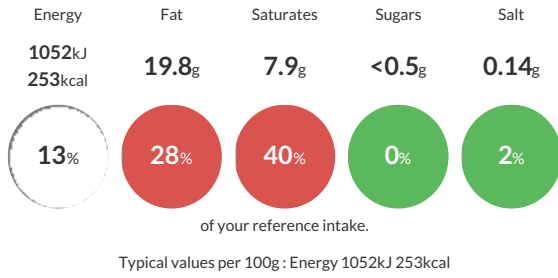

Reference Intake

Each 100g portion contains:

Nutritional Information

Typical Values	Per 100g
Energy	1052kJ 253kCal
Carbohydrates	<0.5g
of which sugars	<0.5g
Fat	19.8g
of which saturates	7.9g
Fibre	<0.5g
Protein	18.8g
Salt	0.14g