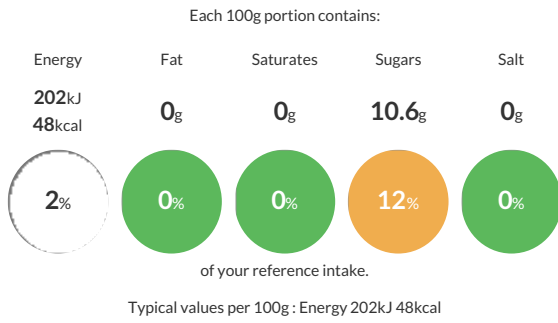

Supplier's Product Code :
Product Added :
Last Updated by Supplier :
erudus id :

40RBWL0L
22 April 2026
23 April 2026
78bf0a61bf0b44eba3176098abfcfd4b

The information on the **Erudus System** has been supplied by the manufacturers of the products and, whilst the owners of the Erudus System take steps to ensure the information is regularly updated, they give no warranty and no guarantee that the information is accurate. Product information and ingredients may change, please always read product labels carefully in addition to using the information provided by Erudus One.

We do not accept liability for any inaccuracies or incorrect information contained on this site. Please visit <http://www.erudus.com/terms-and-conditions> for full terms and conditions.

PIP ORGANIC FRUITY ICE LOLLY - RAINBOW 40X40ML

Short Product Name:
FRUITY ICE LOLLY - RAINBOW

100% ORGANIC ICE LOLLIES. FREE FROM PRESERVATIVES, COLOURINGS OR ARTIFICIAL FLAVOURS. NO ADDED SUGARS OR WATER AND NOT FROM CONCENTRATE.

Traded Unit GTIN: **05060218979449** Internal GTIN: **5060218970446** Supplier : **Pip Organic** Suppliers Product Code : **40RBWL0L**

Reference Intake

Nutritional Information

Typical Values	Per 100g
Energy	202kJ 48kCal
Carbohydrates	11.2g
of which sugars	10.6g
Fat	0g
of which saturates	0g
Fibre	-g
Protein	0g
Salt	0g