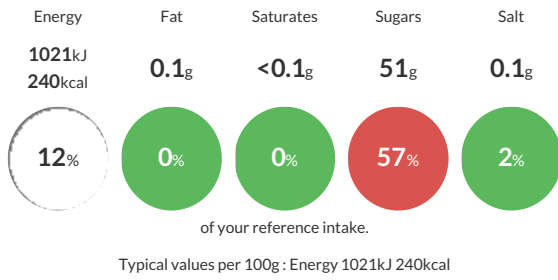

Each 100g portion contains:

Nutritional Information

Typical Values	Per 100g
Energy	1021kJ 240kCal
Carbohydrates	59g
of which sugars	51g
Fat	0.1g
of which saturates	<0.1g
Fibre	0.6g
Protein	0.3g
Salt	0.1g