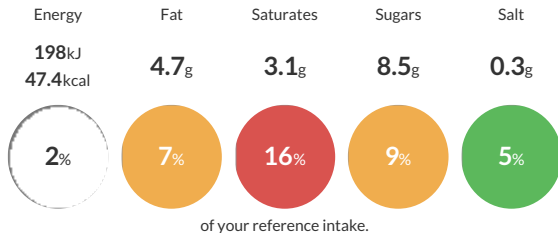

Supplier's Product Code :
Product Added :
Last Updated by Supplier :
erudus id :

5588
27 May 2015
20 May 2021
7a1c000106674af7a09f0fd91011fc08

The information on the **Erudus System** has been supplied by the manufacturers of the products and, whilst the owners of the Erudus System take steps to ensure the information is regularly updated, they give no warranty and no guarantee that the information is accurate. Product information and ingredients may change, please always read product labels carefully in addition to using the information provided by Erudus One.

We do not accept liability for any inaccuracies or incorrect information contained on this site. Please visit <http://www.erudus.com/terms-and-conditions> for full terms and conditions.

Natural Vanilla Frappé Pellets 30 x 140g

30 x 140g Frozen Natural Frappé pellet pouches

Traded Unit GTIN: **5060280580611** Internal GTIN: Supplier: **Love Struck** Suppliers Product Code: **5588**

Reference Intake

Each 100ml portion contains:

of your reference intake.

Typical values per 100ml: Energy 198kJ 47.4kcal

Nutritional Information

Typical Values	Per 100ml
Energy	198kJ 47.4kCal
Carbohydrates	15.7g
of which sugars	8.5g
Fat	4.7g
of which saturates	3.1g
Fibre	0.3g
Protein	4.8g
Salt	0.3g