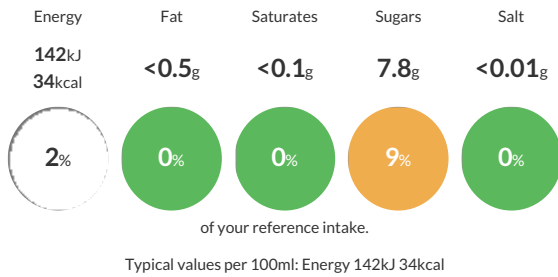

Reference Intake

Each 100ml portion contains:

Nutritional Information

Typical Values	Per 100ml
Energy	142kJ 34kCal
Carbohydrates	7.8g
of which sugars	7.8g
Fat	<0.5g
of which saturates	<0.1g
Fibre	<0.5g
Protein	<0.5g
Salt	<0.01g