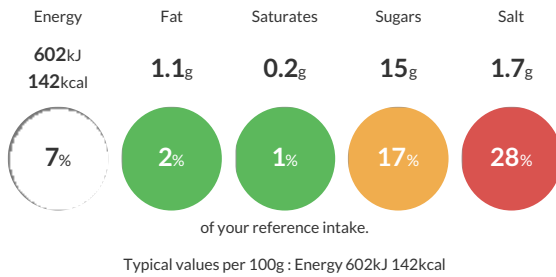

Short Product Name:

Low Fat Sweet Chilli Chicken

Sliced chicken in a sweet chilli style sauce

Traded Unit GTIN: Internal GTIN: Supplier: **Kff Ltd** Suppliers Product Code: **012152P**

Reference Intake

Each 100g portion contains:

Nutritional Information

Typical Values	Per 100g
Energy	602kJ 142kCal
Carbohydrates	17g
of which sugars	15g
Fat	1.1g
of which saturates	0.2g
Fibre	0.5g
Protein	16g
Salt	1.7g

Allergy Information

Key: **Contains** **May Contain**