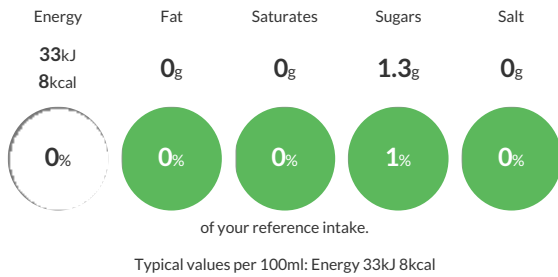

Short Product Name:

Carbonated Low Calorie Berry Flavour Soft Drink with Added Fibre, with Sugar and Sweetener

Carbonated soft drink

Traded Unit GTIN: 04062139027729 Internal GTIN: 4062139027736 Supplier: Britvic Soft Drinks Limited Suppliers Product Code: 291010

Reference Intake

Each 100ml portion contains:

Nutritional Information

Typical Values	Per 100ml
Energy	33kJ 8kCal
Carbohydrates	1.4g
of which sugars	1.3g
Fat	0g
of which saturates	0g
Fibre	0.9g
Protein	0g
Salt	0g