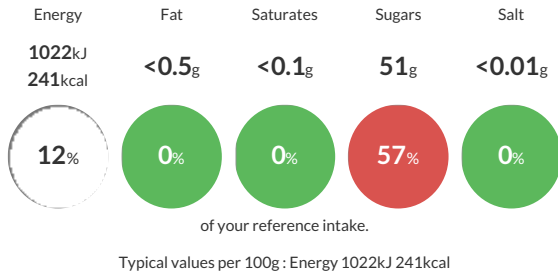

Nutritional Information

Typical Values	Per 100g
Energy	1022kJ 241kCal
Carbohydrates	59g
of which sugars	51g
Fat	<0.5g
of which saturates	<0.1g
Fibre	0.6g
Protein	0.3g
Salt	<0.01g

Allergy Information

Key: Contains May Contain