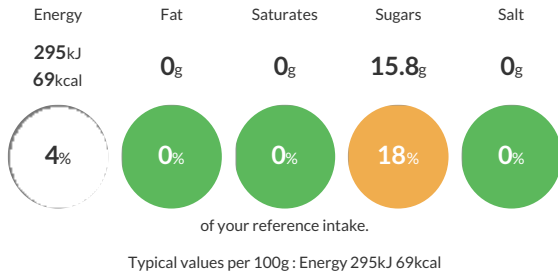

Each 100g portion contains:

Nutritional Information

Typical Values	Per 100g
Energy	295kJ 69kCal
Carbohydrates	16.8g
of which sugars	15.8g
Fat	0g
of which saturates	0g
Fibre	-g
Protein	0.3g
Salt	0g

Allergy Information