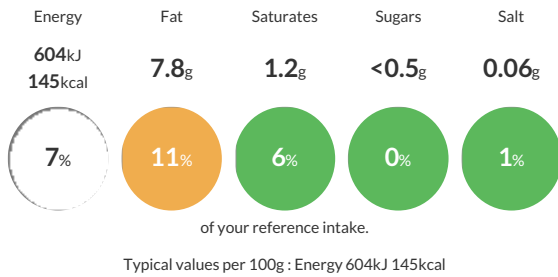

Nutritional Information

Typical Values	Per 100g
Energy	604kJ 145kCal
Carbohydrates	1.1g
of which sugars	<0.5g
Fat	7.8g
of which saturates	1.2g
Fibre	1.9g
Protein	16.5g
Salt	0.06g

Allergy Information

Key: **Contains** **May Contain**