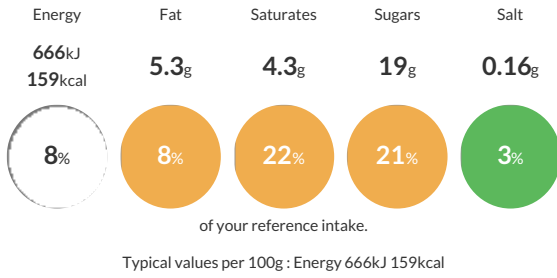

Reference Intake

Each 100g portion contains:

Nutritional Information

Typical Values	Per 100g
Energy	666kJ 159kCal
Carbohydrates	22g
of which sugars	19g
Fat	5.3g
of which saturates	4.3g
Fibre	5g
Protein	3.2g
Salt	0.16g