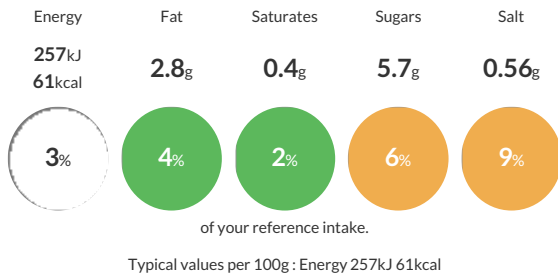

Reference Intake

Each 100g portion contains:

Nutritional Information

Typical Values	Per 100g
Energy	257kJ 61kCal
Carbohydrates	7.1g
of which sugars	5.7g
Fat	2.8g
of which saturates	0.4g
Fibre	1.1g
Protein	1.4g
Salt	0.56g