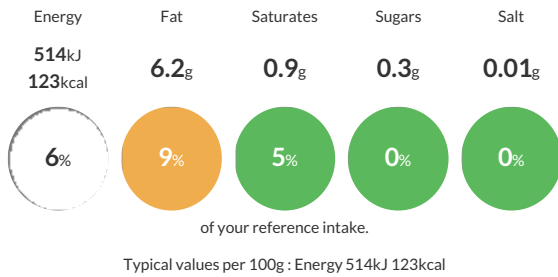

Each 100g portion contains:

Nutritional Information

Typical Values	Per 100g
Energy	514kJ 123kCal
Carbohydrates	2.5g
of which sugars	0.3g
Fat	6.2g
of which saturates	0.9g
Fibre	4.3g
Protein	12g
Salt	0.01g