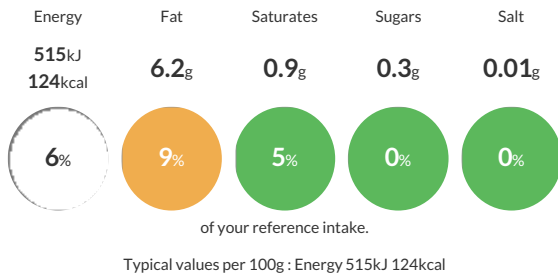

### Reference Intake

Each 100g portion contains:

### Nutritional Information

Typical Values	Per 100g
Energy	515kJ 124kCal
Carbohydrates	2.5g
of which sugars	0.3g
Fat	6.2g
of which saturates	0.9g
Fibre	4.3g
Protein	12.2g
Salt	0.01g